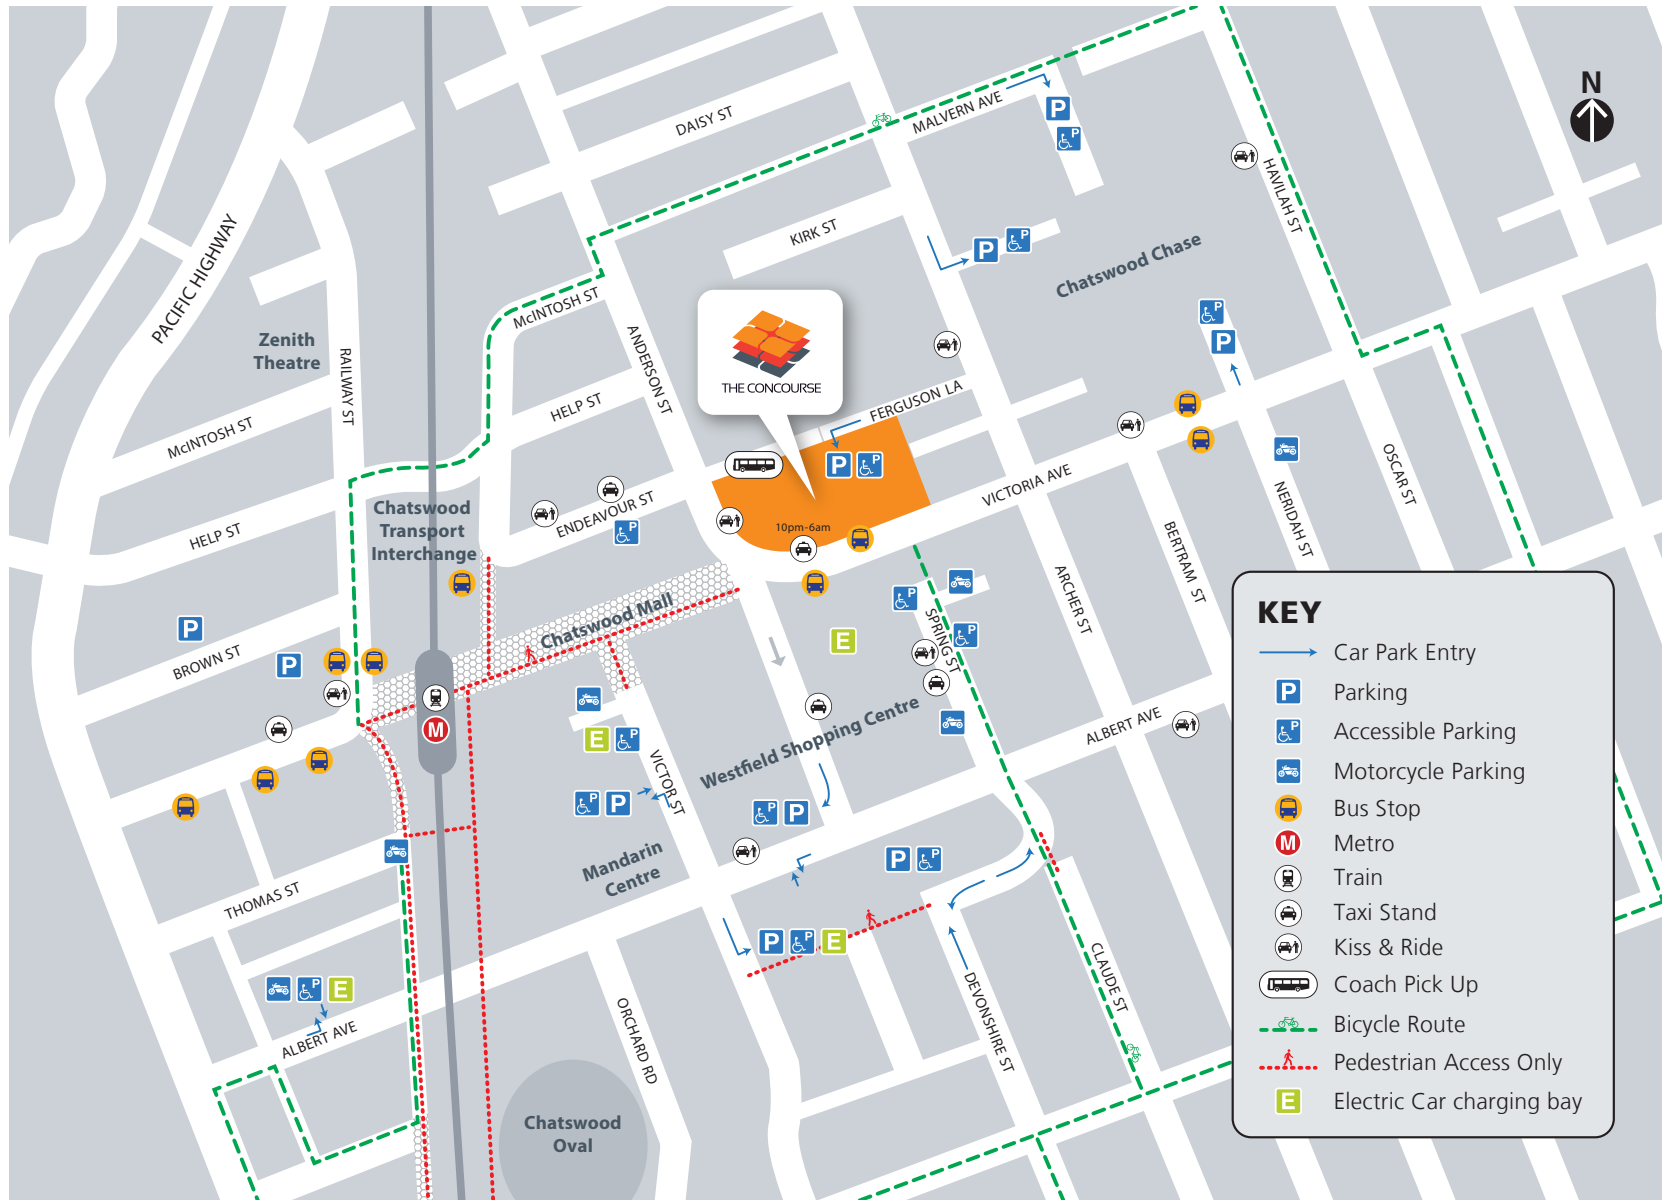

THE CONCOURSE
CHATSWOOD

PARKING & PUBLIC TRANSPORT INFORMATION

PARKING

Our car park entrance is on Ferguson Lane via Archer Street only. The car park can only be accessed from the left lane of Archer Street. There is a luminous sign with number of available parking spaces at the intersection of Ferguson Lane and Archer Street.

Accessible parking spaces are available in The Concourse car park and in nearby Endeavour and Spring Streets. For parking rates and opening times please visit www.theconcourse.com.au/content/parking